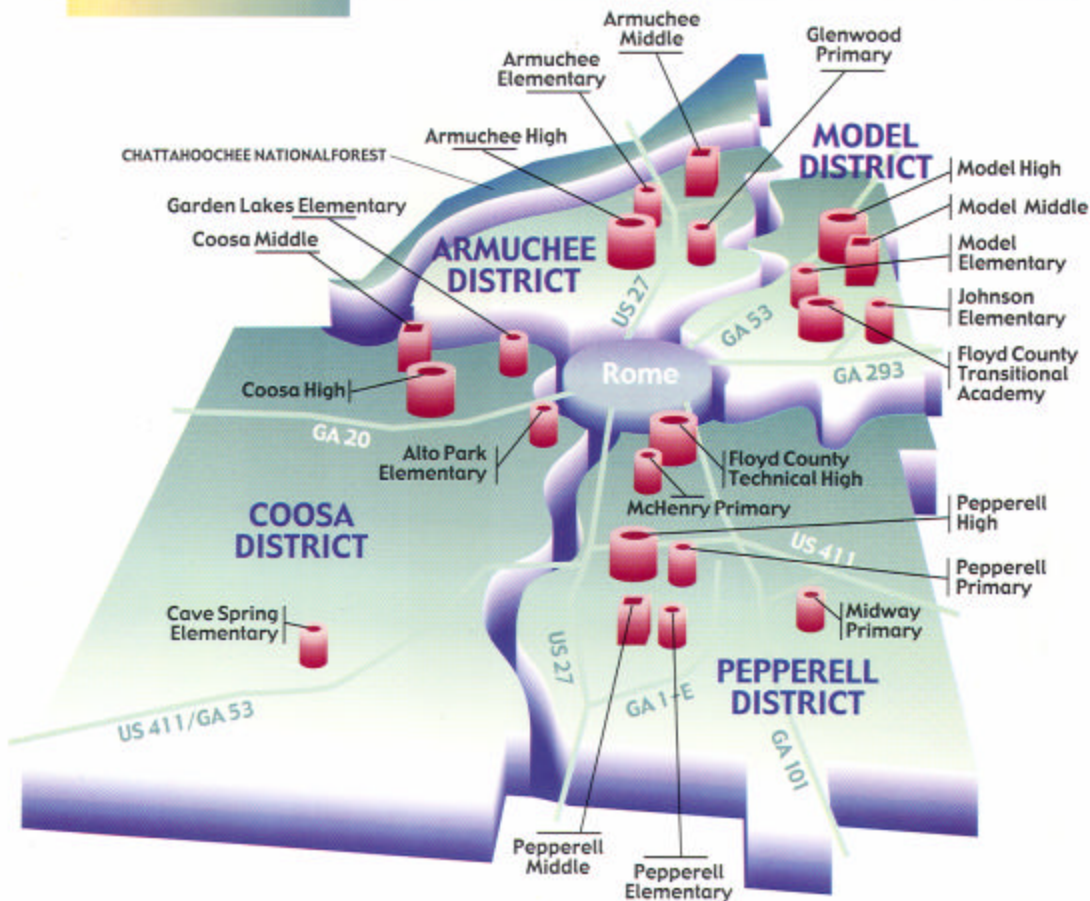

Floyd County Schools

- HIGH SCHOOL
- MIDDLE SCHOOL
- ELEMENTARY / PRIMARY SCHOOL

Floyd County Schools

600 Riverside Parkway, N.E.
 Rome, Georgia 30161-2938
 Online at www.floydboe.net

- | | |
|-----------------------------------|----------------------|
| Alto Park Elementary | Johnson Elementary |
| Armuchee Elementary | McHenry Primary |
| Armuchee Middle | Midway Primary |
| Armuchee High | Model Elementary |
| Cave Spring Elementary | Model Middle |
| Coosa Middle | Model High |
| Coosa High | Pepperell Primary |
| Floyd County Technical High | Pepperell Elementary |
| Floyd County Transitional Academy | Pepperell Middle |
| Garden Lakes Elementary | Pepperell High |
| Glenwood Primary | |